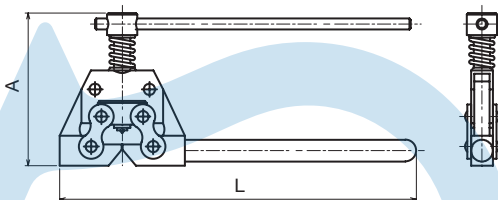

Chain Detachers

● Order No. Example **DT60**

Chain Detacher No.

Makes cutting the chain easy by detaching the roller chain plate and pin.

◇ Chain Detachers

Chain Detacher No.	Chain in Use	A	L	¥
DT 60	35 - 60	80	185	
DT 100	60 - 100	110	300	